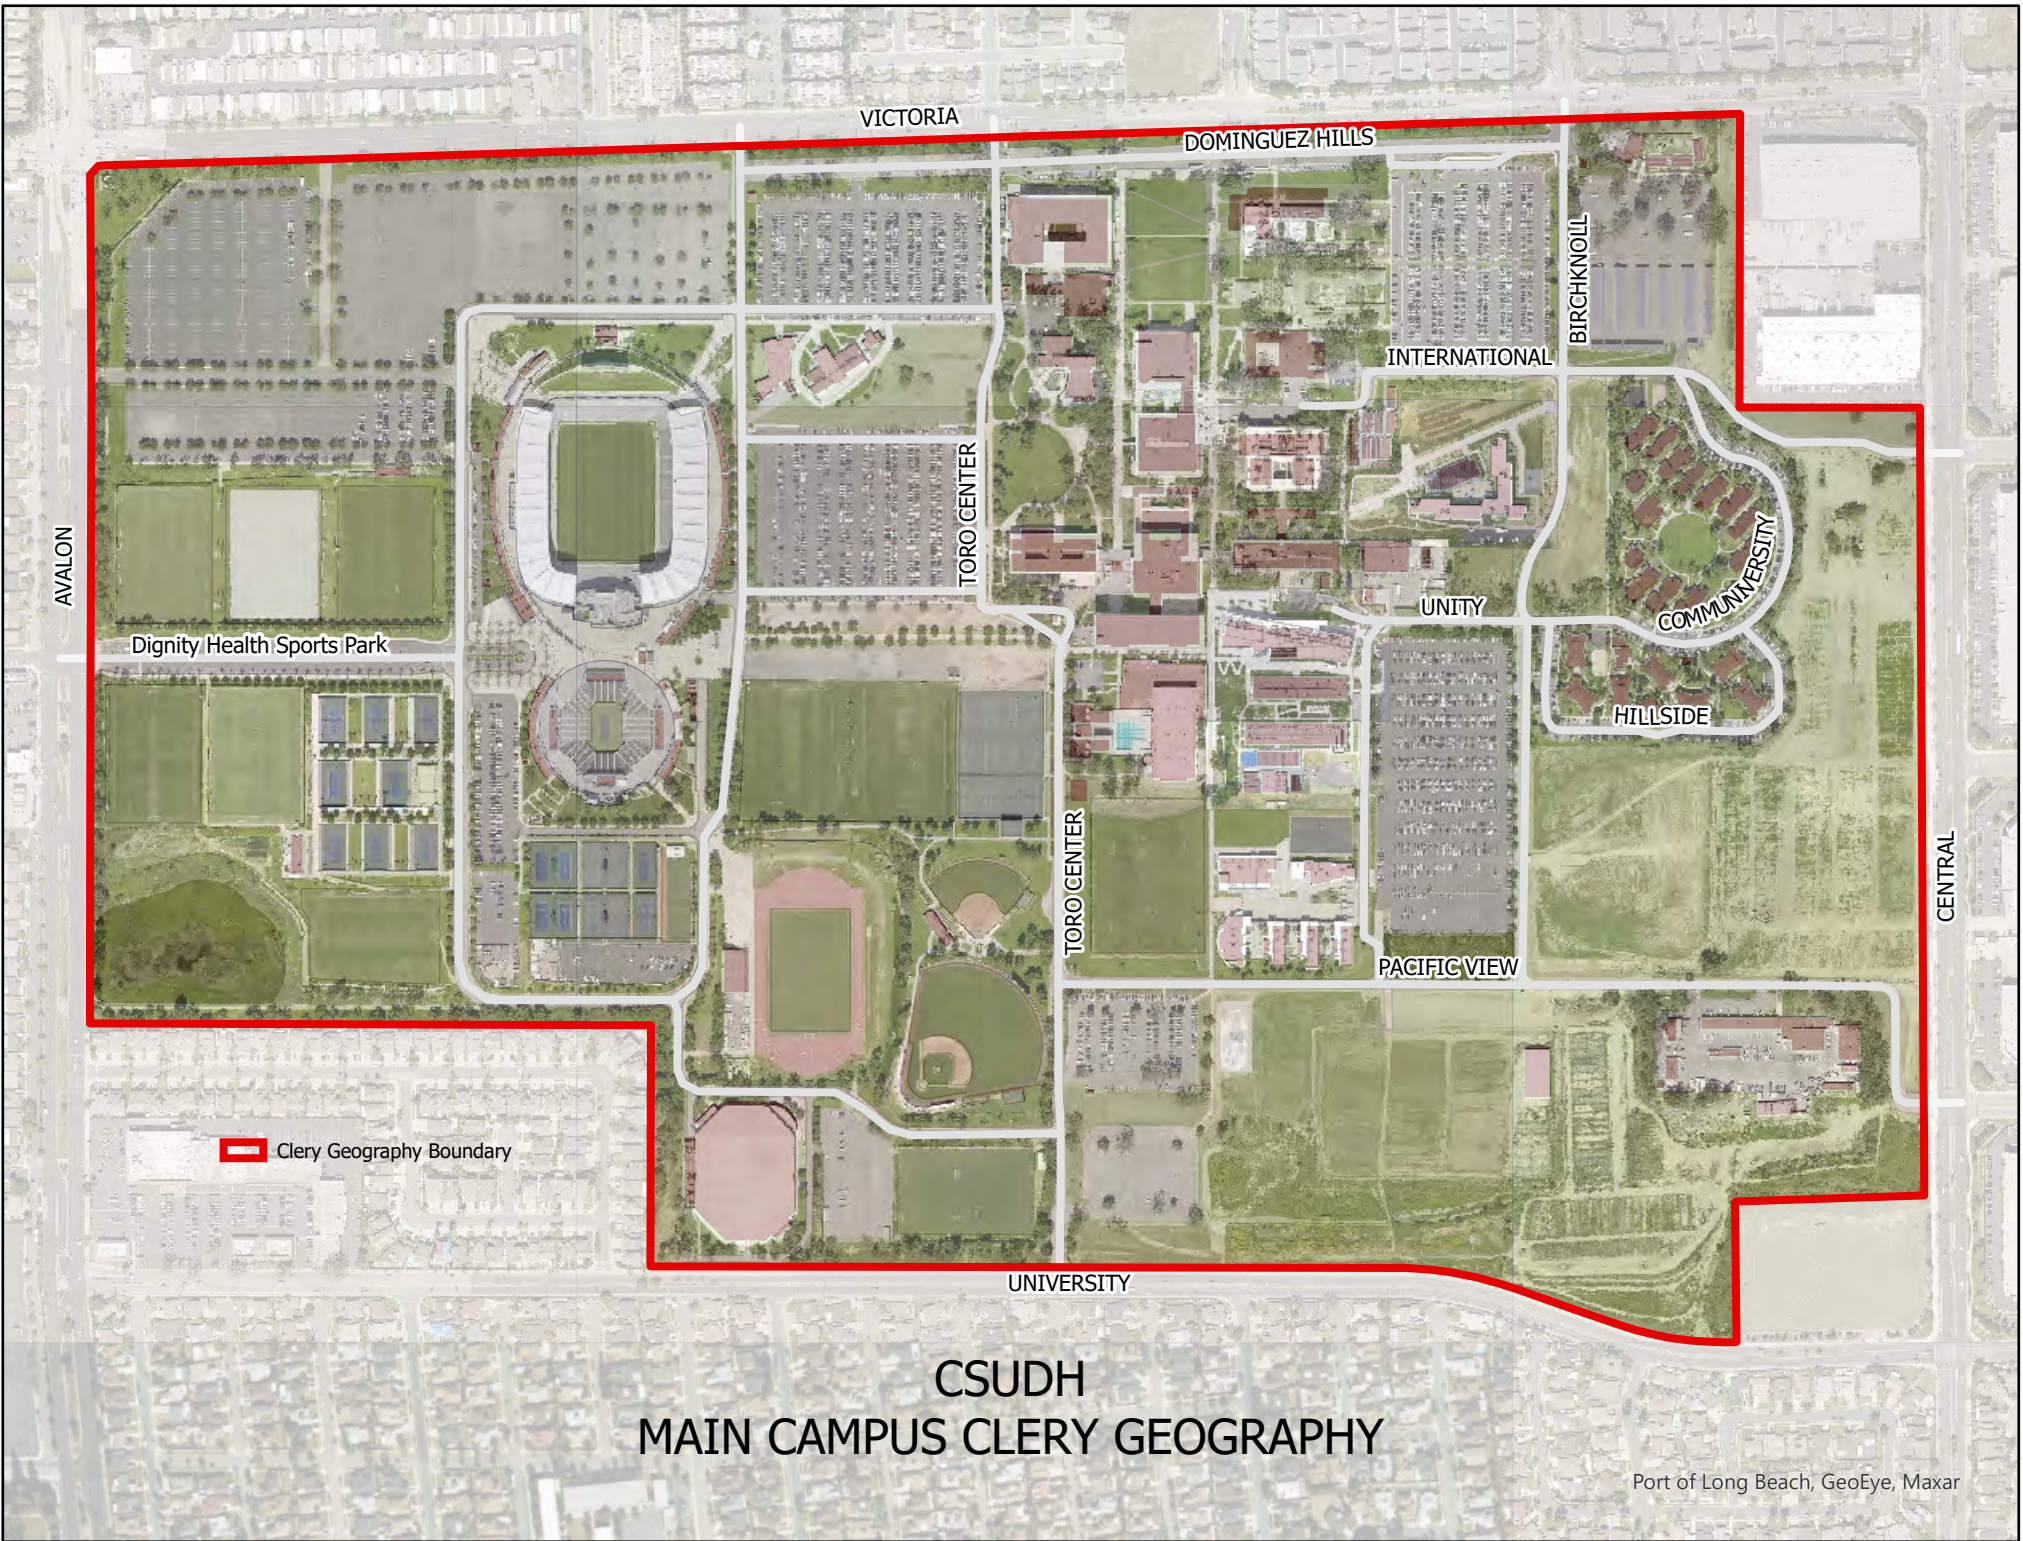

CSUDH CLERY GEOGRAPHY OVERVIEW

VICTORIA

DOMINGUEZ HILLS

BIRCHKNOLL

INTERNATIONAL

TORO CENTER

UNITY

COMMUNITY

HILLSIDE

TORO CENTER

PACIFIC VIEW

CENTRAL

AVALON

Dignity Health Sports Park

Clery Geography Boundary

UNIVERSITY

CSUDH MAIN CAMPUS CLERY GEOGRAPHY

Cerritos Ave

Teresa Ave

Cerritos Ave

Denni St

Los Vaqueros Cir

CALLE LEE

Lexington Dr